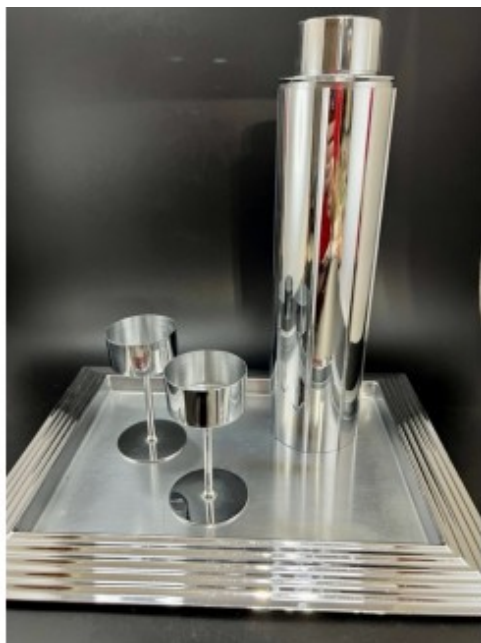

## Revere Manhattan Cocktail Shaker set by Bel Geddes

**Availability:** Out Of Stock

**Price:** \$4,500.00

### Short Description

Hard to find super set with shaker, tray, two cups and very rare flower frog that fit's in the tray.

### Description

A set like this with six cups sold on Heritage auctions for \$25,000, a new high for this set!

This ca 1936 set designed by Norman Bel Geddes for the Revere Company includes the Manhattan cocktail shaker, the matching Manhattan tray with the very raare original flower frog grid, and a set of two of the very rare matching cups! The Shaker measures a towering 13" high x 3 1/4" diameter, chrome plated over brass. It is in very good condition inside and out and marked on the bottom, Revere Rome NY. Both of the cups are in very good condition as shown and are marked Revere. Many people don't realize that the cup is actually the same piece as the top cap of the shaker. The elegant matching tray is very good with a small amount of surface scratching where the cups and shaker were moved around.