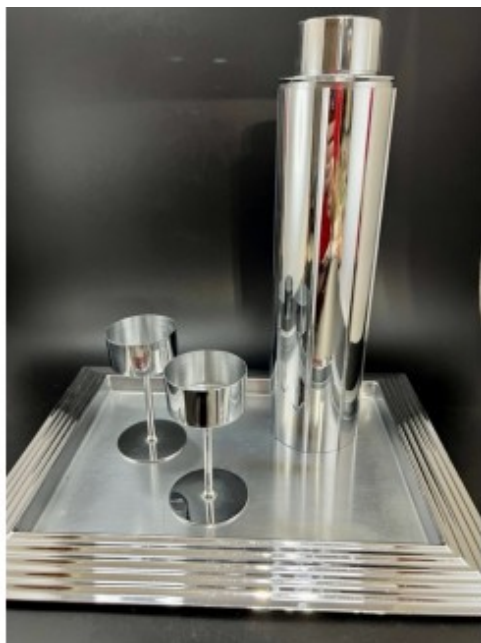

Revere Manhattan Cocktail Shaker set by Bel Geddes

Availability: In Stock

Price: \$4,500.00

Short Description

Hard to find super set with shaker, tray, two cups and very rare flower frog that fit's in the tray.

Description

A set like this with six cups sold on Heritage auctions for \$25,000, a new high for this set!

This ca 1936 set designed by Norman Bel Geddes for the Revere Company includes the Manhattan cocktail shaker, the matching Manhattan tray with the very raare original flower frog grid, and a set of two of the very rare matching cups! The Shaker measures a towering 13" high x 3 1/4" diameter, chrome plated over brass. It is in very good condition inside and out and marked on the bottom, Revere Rome NY. Both of the cups are in very good condition as shown and are marked Revere. Many people don't realize that the cup is actually the same piece as the top cap of the shaker. The elegant matching tray is very good with a small amount of surface scratching where the cups and shaker were moved around.